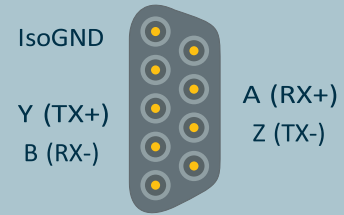

SUB-RIO

Micro-D Rear Panel Connectors

© EKF
ekf.com

RS-485 Full-Duplex

RS-485 Half-Duplex