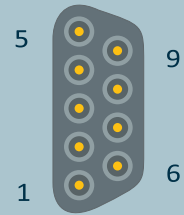

SUB-RIO

Micro-D Rear Panel Connectors

© EKF
ekf.com

RS-485 Full-Duplex

RS-485 Half-Duplex